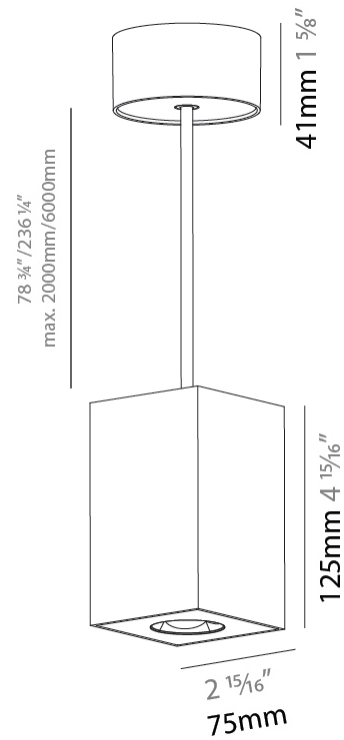

GENERAL

Series: Oiko Pro Square
Brand: Prolicht
Division: Architectural
Mounting Type: Suspension
Mounting Location: Ceiling
Subcategory: Pendant

PHYSICAL

Shape: Square
Length (mm): 75
Length (in): 2 ¹⁵/₁₆
Width (mm): 75
Width (in): 2 ¹⁵/₁₆
Height (mm): 125
Height (in): 4 ¹⁵/₁₆
Light Distribution: Direct
Weight (kg): 0.769

Fixture Finish: SSR / BKV / CWI / CRY / HAB / UFT / ITA / RUA / FTG / MYG / LOD / PUS / FRO / FUP / KIA / POP / BLS / SPG / MEY / GOH / GUM / CHC / COM / ABZ / JAG / OBR / MOS / ROR

Fixture Material: Metal
Cable Details: 2,000mm / 6,000mm Cable - Options : Transparent, Black, White, Red, Orange

ELECTRICAL

Lamp Type: LED (Zhaga Standard)
Input Wattage (W): 12.9
Dimming: Tri-Mode (Non-Dimming and Phase Dimming (120Vac only) and 0-10V Dimming)
Driver Included: No
Driver Location: Remote
Driver Type: Constant Current - Universal
Driver Class: Class 2
Input Voltage (V): 120 - 277
Constant Current (MA): 350

LED

Color Temperature (°K): 2700 / 3000 / 3500 / 4000
Max. Delivered Lumen (lm): 1218 / 1214 / 1272 / 1283
Nominal Lumen (lm): 1473 / 1468 / 1538 / 1552
CRI: >90 CRI
Lamp Life (hrs): 50000

OPTICAL

Reflector°: 34
Adjustability: Fixed

RATINGS AND CERTIFICATIONS

Certified By: Certified for North American Standards
IP rating: IP20