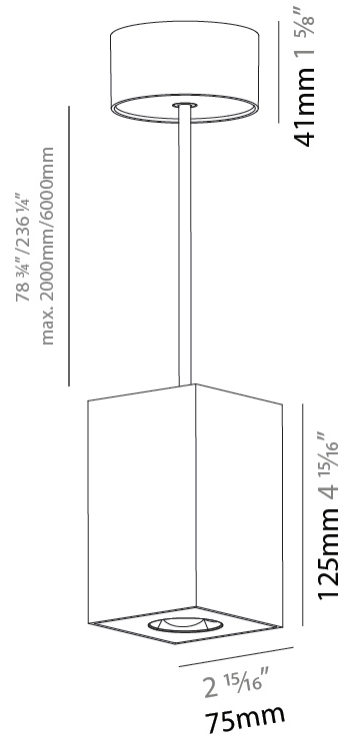

GENERAL

Series: Oiko Pro Square
Partner: Prolicht
Division: Architectural
Installation: Suspension
Product Type: Pendant
Mounting Location: Ceiling
Light Distribution: Direct

PHYSICAL

Shape: Square
Length (mm): 75
Length (in): 2 ¹⁵/₁₆
Width (mm): 75
Width (in): 2 ¹⁵/₁₆
Height (mm): 125
Height (in): 4 ⁷/₁₆
Weight (kg): 0.769

Fixture Finish: SSR / BKV / CWI / CRY / HAB / UFT / ITA / RUA / FTG / MYG / LOD / PUS / FRO / FUP / KIA / POP / BLS / SPG / MEY / GOH / CHC / COM / ABZ / JAG / OBR / MOS / ROR

Fixture Material: Metal

Cable Details: 2000mm / 6000mm Cable - Options : Transparent, Black, White, Red, Orange

ELECTRICAL

Lamp Type: LED (Zhaga Standard)
Input Wattage (W): 12.9
Dimming: Tri-Mode (Non-Dimming and Phase Dimming (120Vac only) and 0-10V Dimming)
Driver Included: No
Driver Location: Remote
Driver Type: Constant Current - Universal
Driver Class: Class 2
Input Voltage (V): 120 - 277
Constant Current (MA): 350

LED

Color Temperature (°K): 2700 / 3000 / 3500 / 4000
Max. Delivered Lumen (lm): 1218 / 1214 / 1272 / 1283
Nominal Lumen (lm): 1473 / 1468 / 1538 / 1552
CRI: >90 CRI
Lamp Life (hrs): 50000

OPTICAL

Reflector°: 34
Adjustability: Fixed

RATINGS AND CERTIFICATIONS

Certified By: Certified for North American Standards
IP rating: IP20