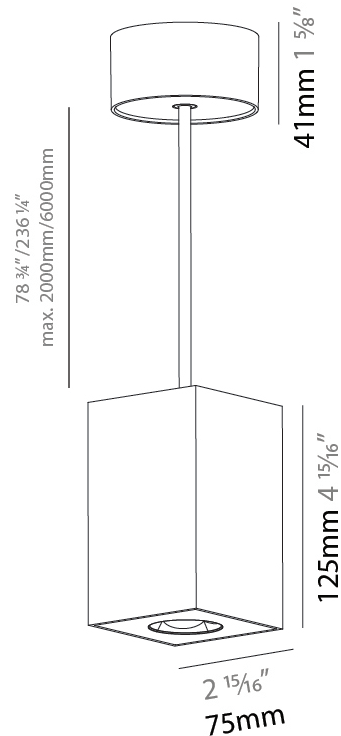

GENERAL

Series: Oiko Pro Square
Partner: Prolicht
Division: Architectural
Installation: Suspension
Product Type: Pendant
Mounting Location: Ceiling
Light Distribution: Direct

PHYSICAL

Shape: Square
Length (mm): 75
Length (in): 2 ¹⁵/₁₆
Width (mm): 75
Width (in): 2 ¹⁵/₁₆
Height (mm): 125
Height (in): 4 ¹⁵/₁₆
Weight (kg): 0.769
Fixture Finish: SSR / BKV / CWI / CRY / HAB / UFT / ITA / RUA / FTG / MYG / LOD / PUS / FRO / FUP / KIA / POP / BLS / SPG / MEY / GOH / CHC / COM / ABZ / JAG / OBR / MOS / ROR
Fixture Material: Metal
Cable Details: 2000mm / 6000mm Cable - Options : Transparent, Black, White, Red, Orange

ELECTRICAL

Lamp Type: LED (Zhaga Standard)
Input Wattage (W): 12.9
Dimming: Tri-Mode (Non-Dimming and Phase Dimming (120Vac only) and 0-10V Dimming)
Driver Included: No
Driver Location: Remote
Driver Type: Constant Current - Universal
Driver Class: Class 2
Input Voltage (V): 120 - 277
Constant Current (MA): 350

LED

Color Temperature (°K): 2700 / 3000 / 3500 / 4000
Max. Delivered Lumen (lm): 1377 / 1372 / 1438 / 1451
Nominal Lumen (lm): 1473 / 1468 / 1538 / 1552
CRI: >90 CRI
Lamp Life (hrs): 50000

OPTICAL

Reflector°: 60
Adjustability: Fixed

RATINGS AND CERTIFICATIONS

Certified By: Certified for North American Standards
IP rating: IP20